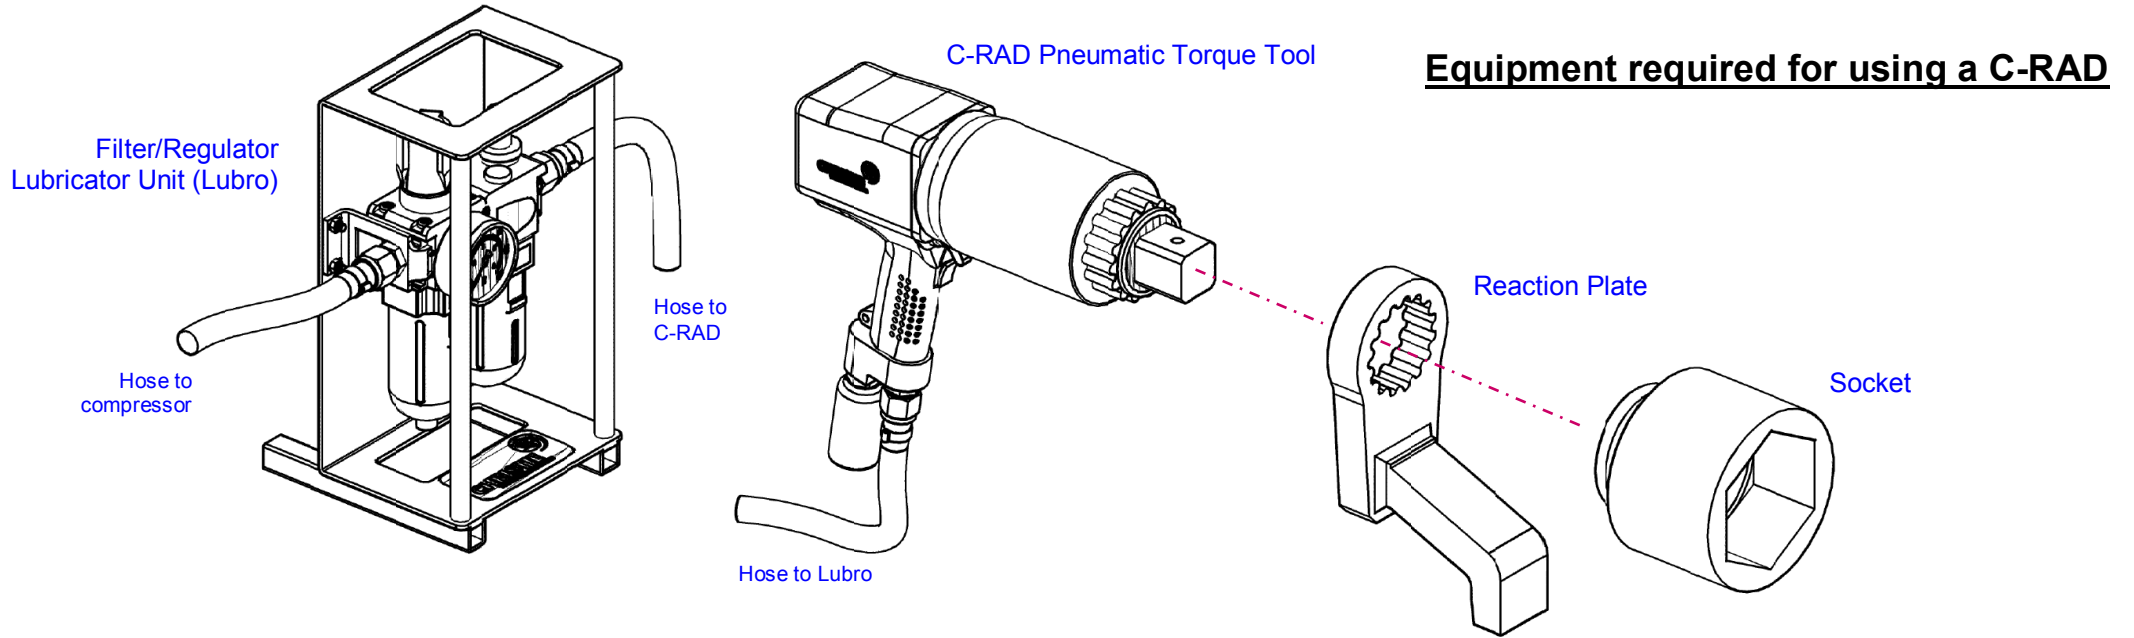

C-RAD Pneumatic Torque Tool

Optional Extras

Range of Lubro Units available (caged version illustrated)

Nose Cones (various lengths)

Special Reactions to suit individual applications

Range of Sockets available

Spring Balancer Lifting Aid

Lifting Points

Storage Trolleys

Storage Boxes